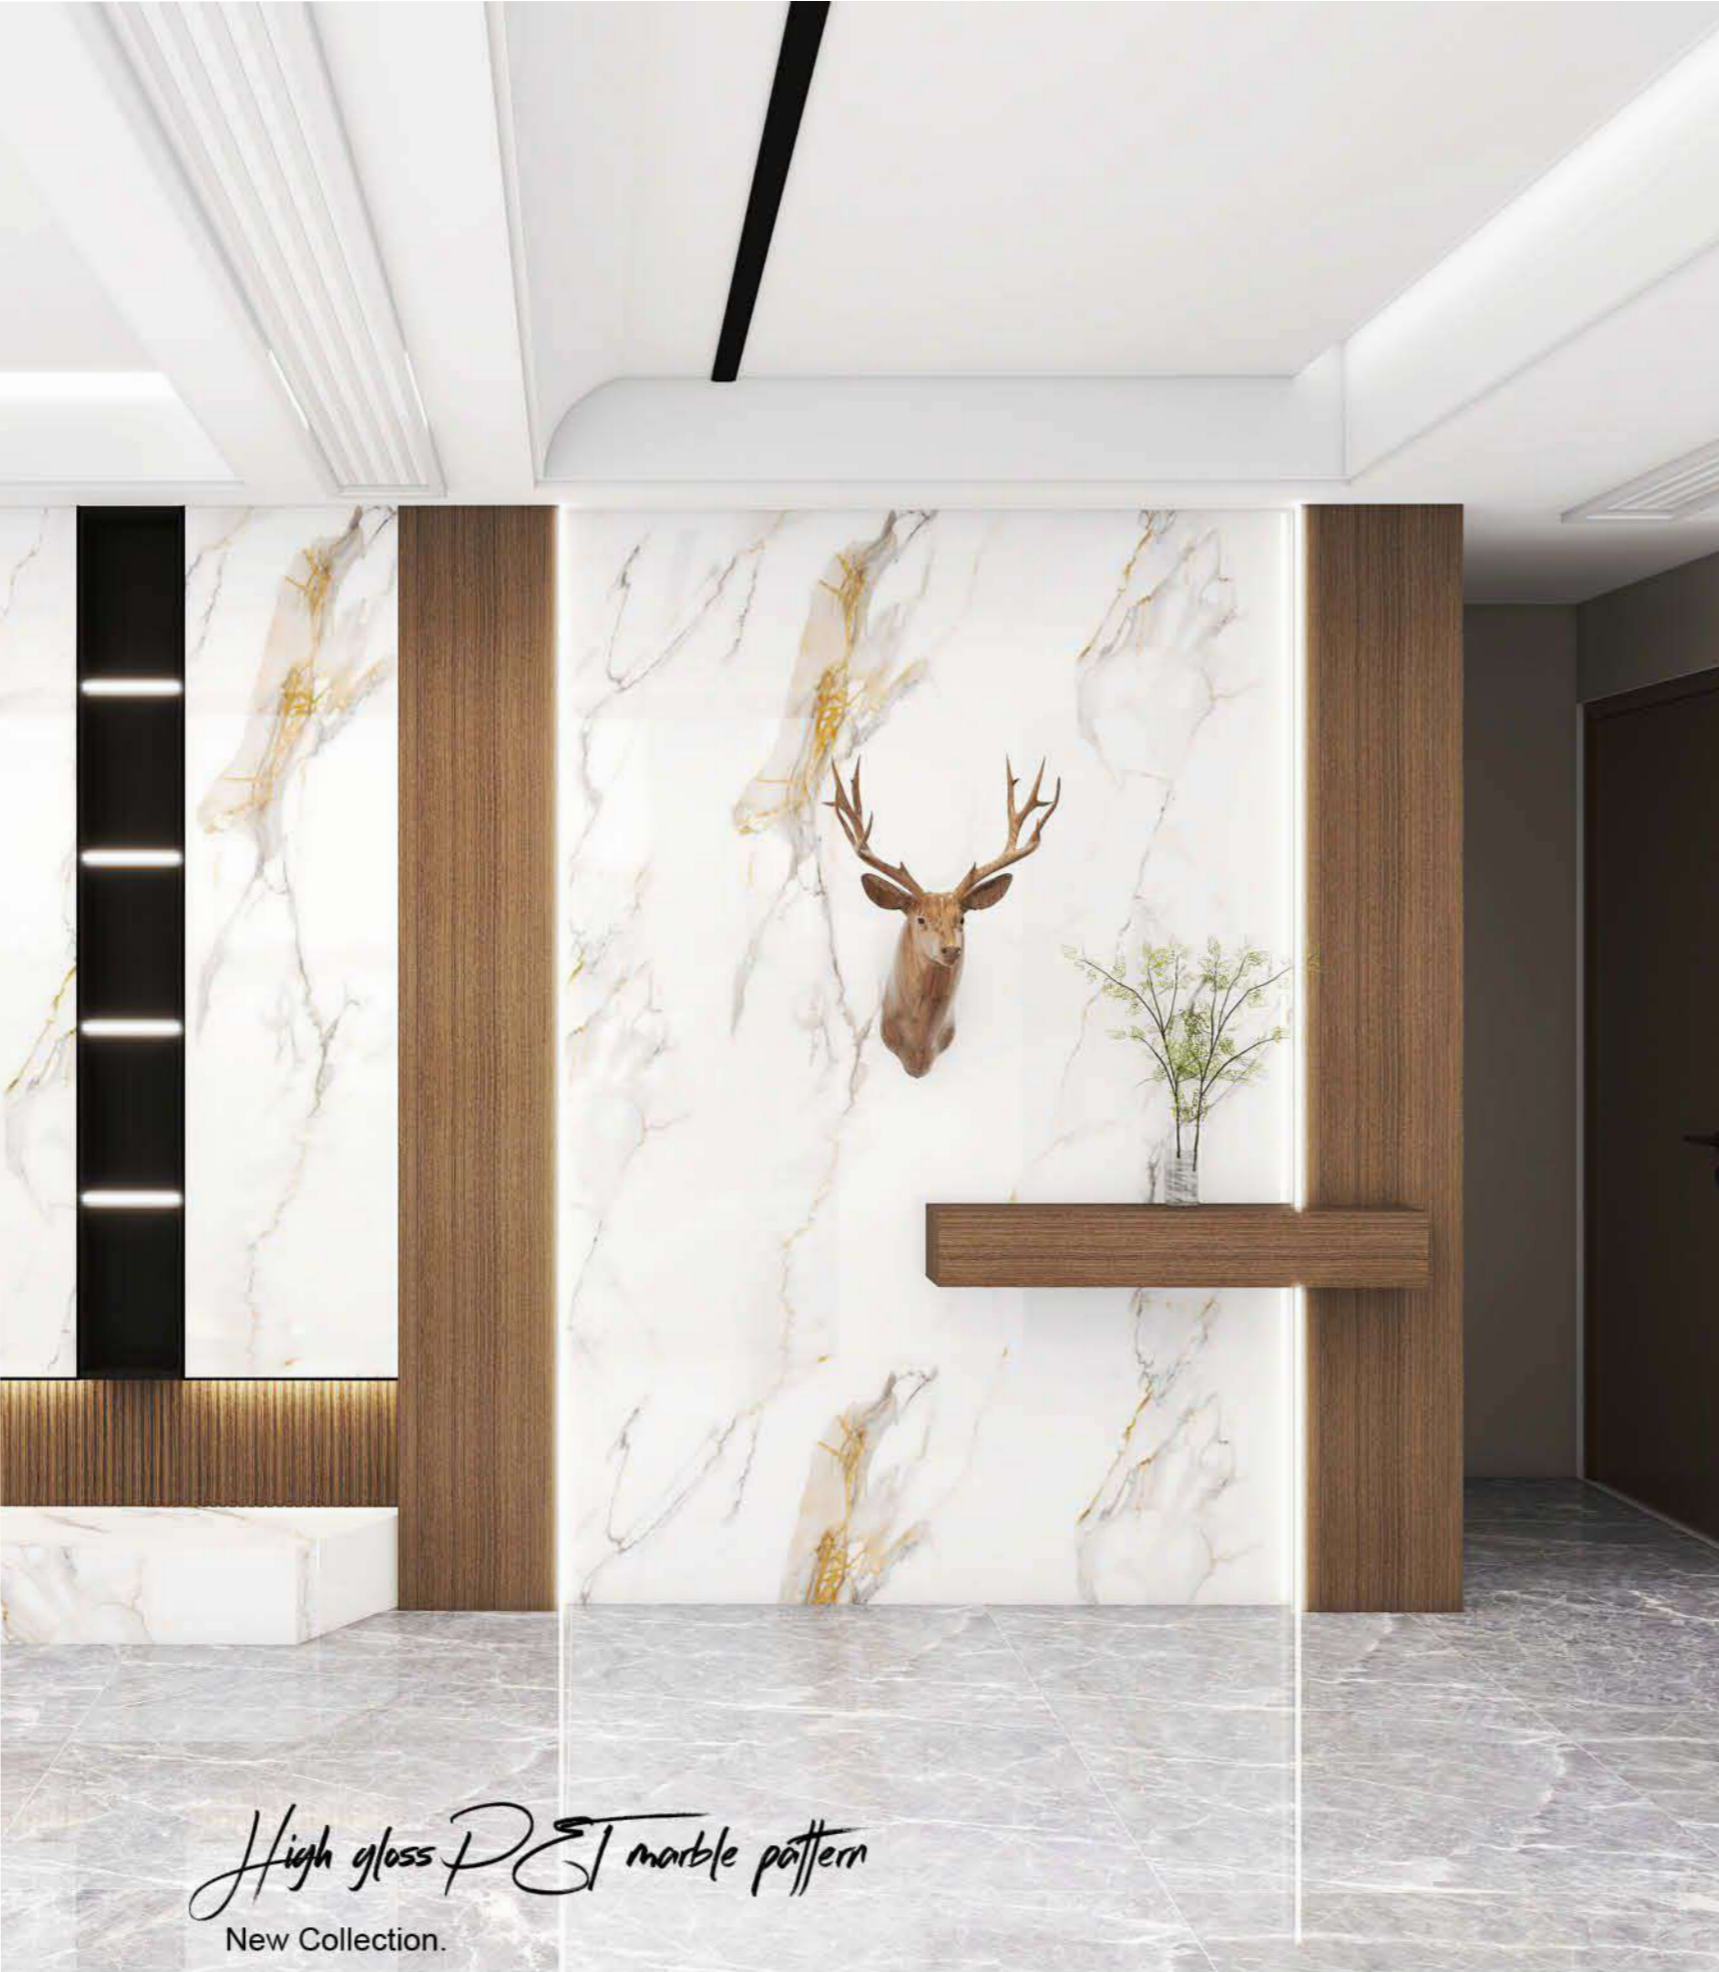

HIGH GLOSS PET MARBLE PATTERN

New Collection.

180x230mm

M GH-166

SevecWhite Slate ●●

*High gloss PET marble pattern*  
New Collection.

Due to factors such as lighting and printing, all product color and texture effects should be based on the actual product