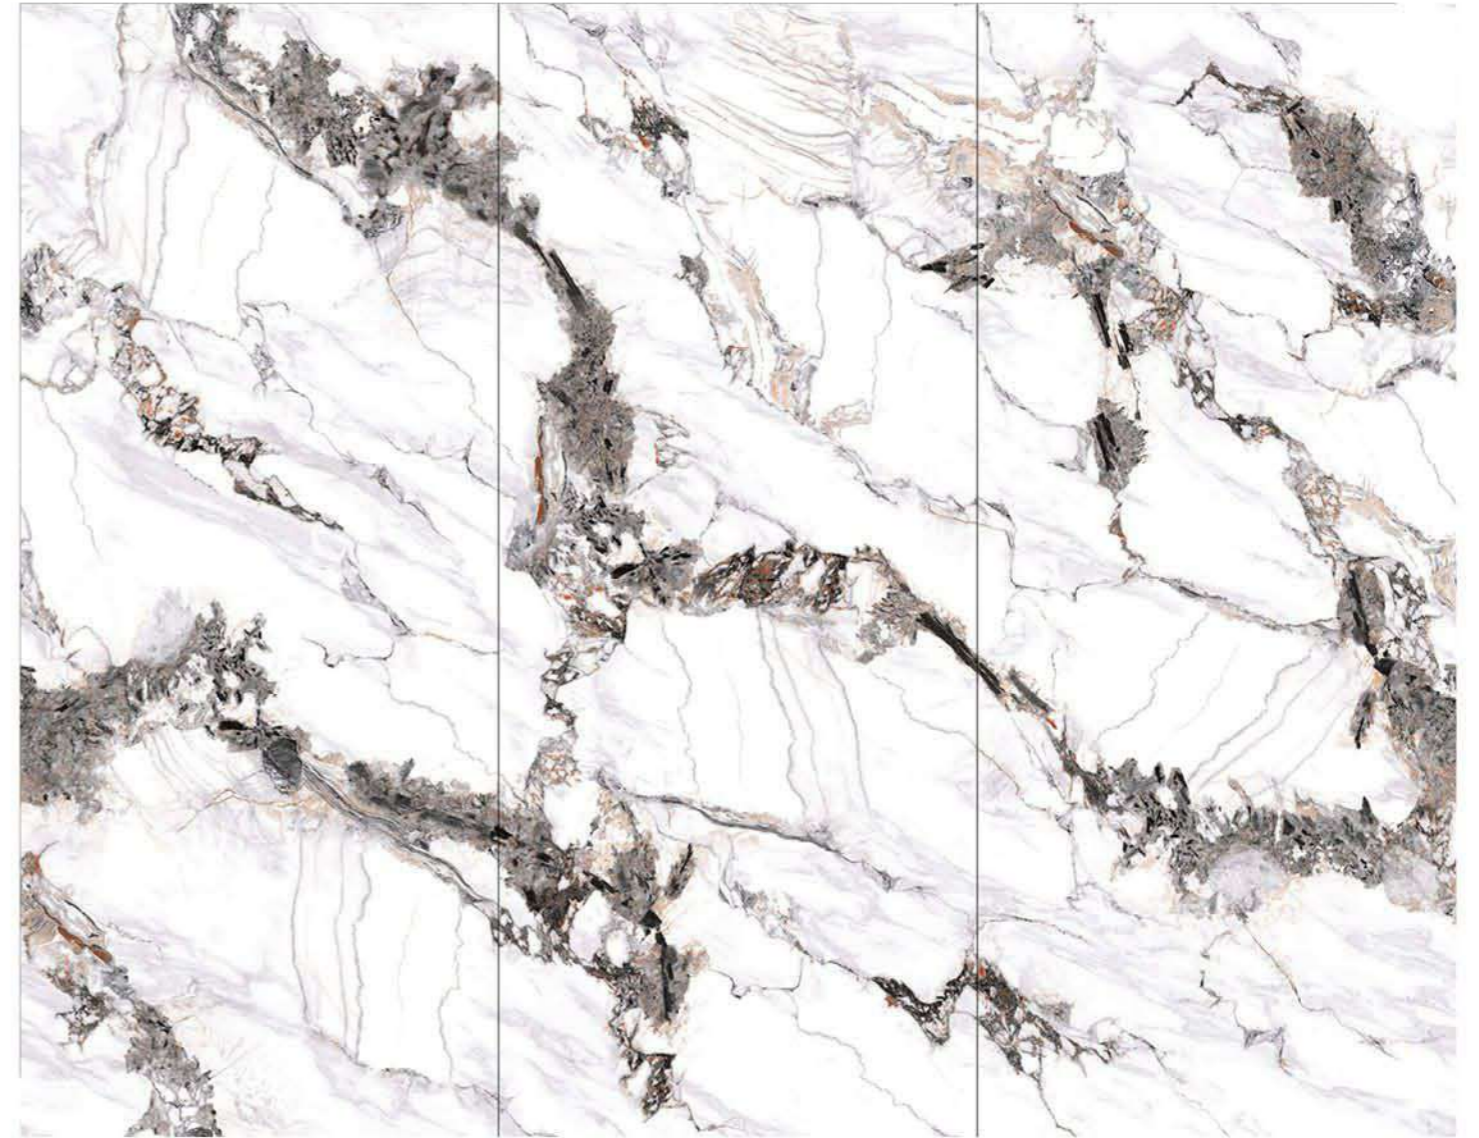

M GH-173

Florence Slate (Integrated) ●