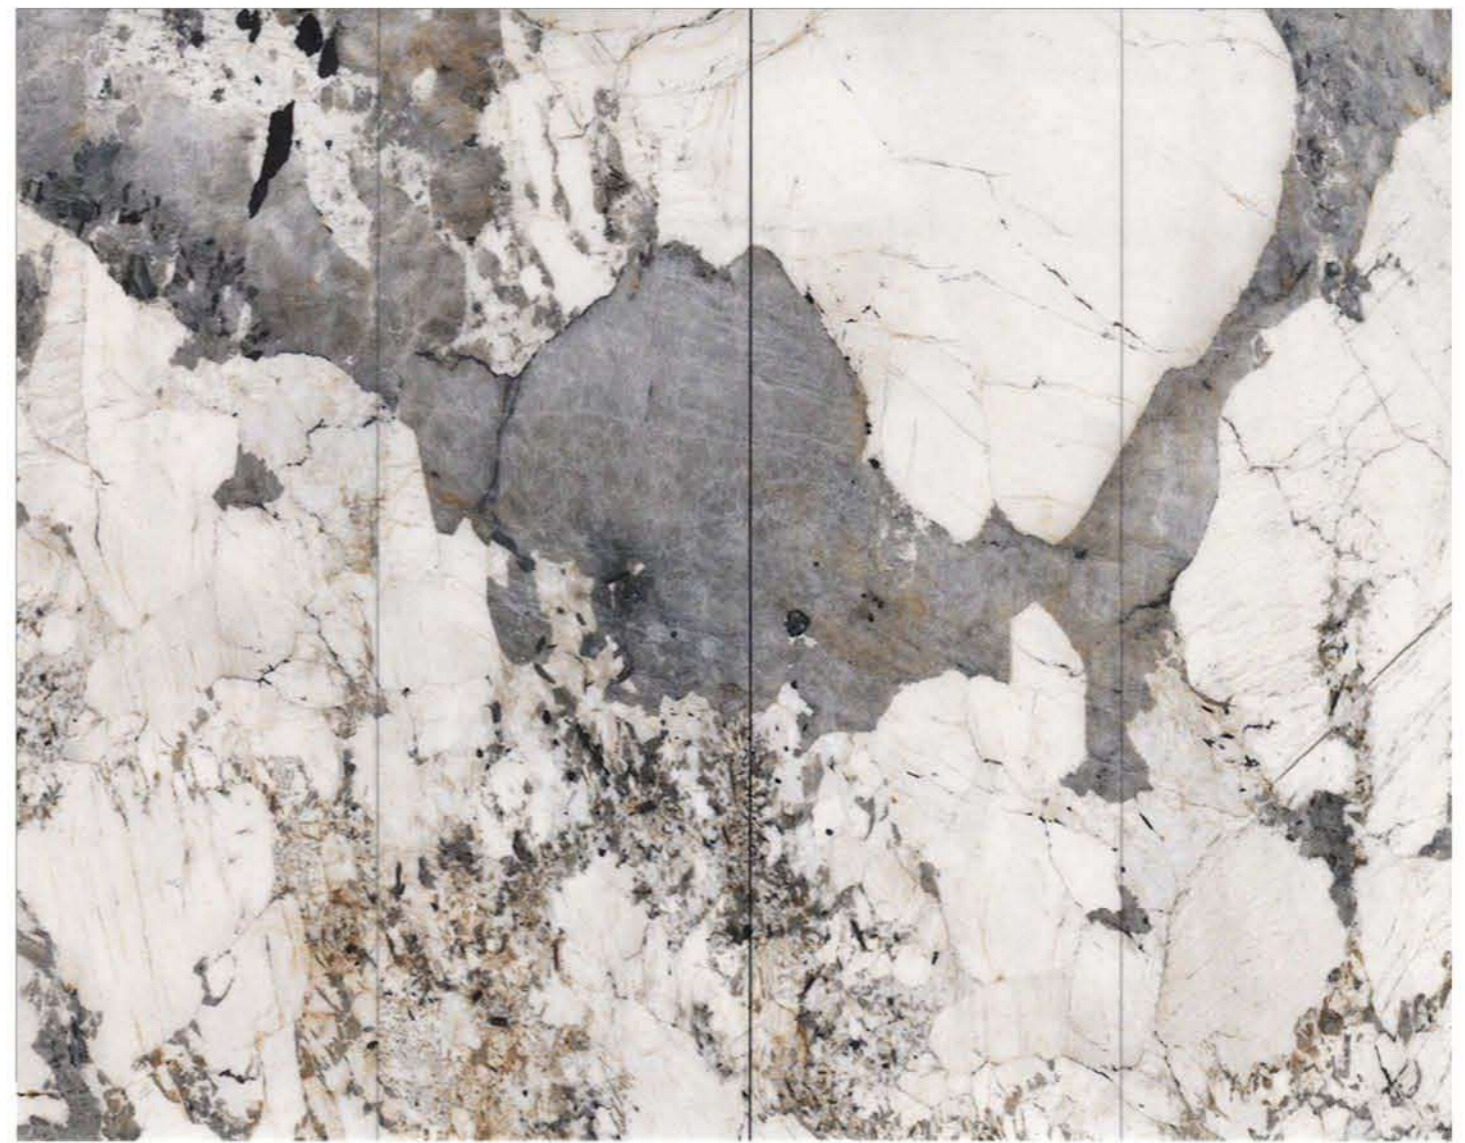

Fish Maw White Slate (Integrated) ●

**M GH-38**

Fish Maw Gold Slate (Integrated) ●

M GH-39

Panda White Slate (Integrated) ●

M GH-40

Pandora Slate (Integrated) ●

M GH-100